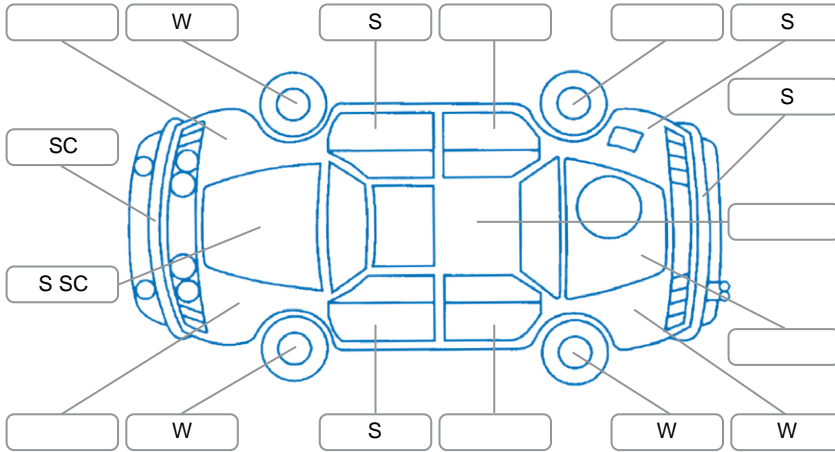

Report ID:	28,101,294	Version:	1
Created:	08 Apr 2026		

Make:	BMW	Model:	Z4
Body Style:	Sports Car	Year:	2009
Rego No.:	HMB805	Rego Expiry:	15 May 2026
WoF Expiry:	25 Feb 2027	Odometer:	162,778 Kms
Good No.:	28101294	VIN:	WBALM320X0E155414
Next Service:	18/2/23 or 166000k	Service History:	No

Key

S = Scratch R = Rust C = Crack * = Decals W = Significant scuffs
 D = Dent PT = Paint defect P = Pin dent SC = Stone Chips

Note: some defects and blemishes may not be displayed in the diagram

Body Inspection Comments

Stone chips in windscreen.

Conditions During Body Inspection

Dry

Under Carriage and Under Bonnet Inspection Comments

Interior Comments

Seats:	Good
Carpets:	Good
Panels:	Average
Dashboard:	Good

General Comments