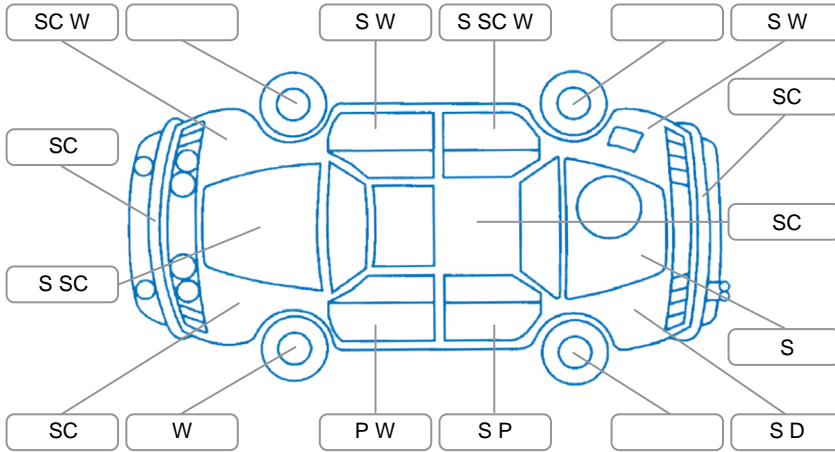

Report ID:	28,101,260	Version:	1
Created:	09 Apr 2026		

Make:	Honda	Model:	FIT
Body Style:	Hatchback	Year:	2014
Rego No.:	QKP586	Rego Expiry:	08 Aug 2026
WoF Expiry:	15 Oct 2026	Odometer:	148,387 Kms
Good No.:	28101260	VIN:	7AT08G2YX23078148
Next Service:	153,589 Kms	Service History:	No

**Key**

S = Scratch    R = Rust    C = Crack    \* = Decals    W = Significant scuffs  
 D = Dent    PT = Paint defect    P = Pin dent    SC = Stone Chips

Note: some defects and blemishes may not be displayed in the diagram