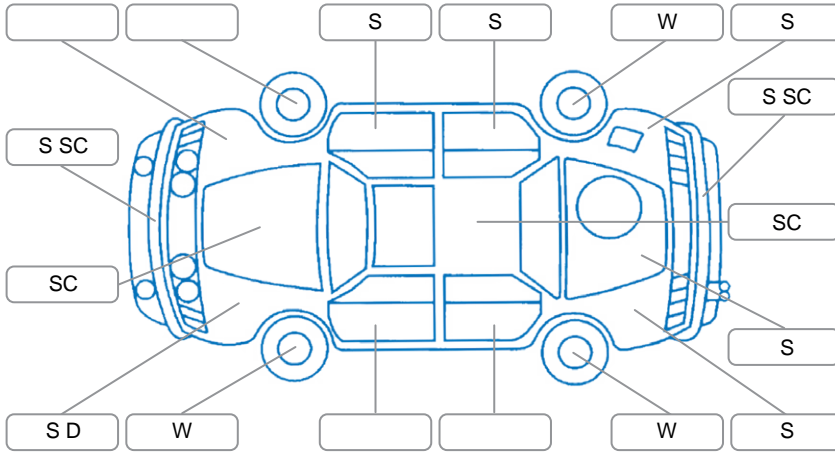

Report ID:	28,101,239	Version:	1
Created:	13 Apr 2026		

Make:	Mazda	Model:	Atenza
Body Style:	Hatchback	Year:	2006
Rego No.:	JCH619	Rego Expiry:	31 Oct 2026
WoF Expiry:	29 May 2026	Odometer:	203,506 Kms
Good No.:	28101239	VIN:	7AT0C139X15405878
Next Service:	205300	Service History:	No

Key

S = Scratch R = Rust C = Crack * = Decals W = Significant scuffs
 D = Dent PT = Paint defect P = Pin dent SC = Stone Chips

Note: some defects and blemishes may not be displayed in the diagram

Body Inspection Comments

Minor stonechips on windscreen

Conditions During Body Inspection

Wet

Under Carriage and Under Bonnet Inspection Comments

Front wheel drive

Interior Comments

Seats:	Good
Carpets:	Good
Panels:	Good
Dashboard:	Good