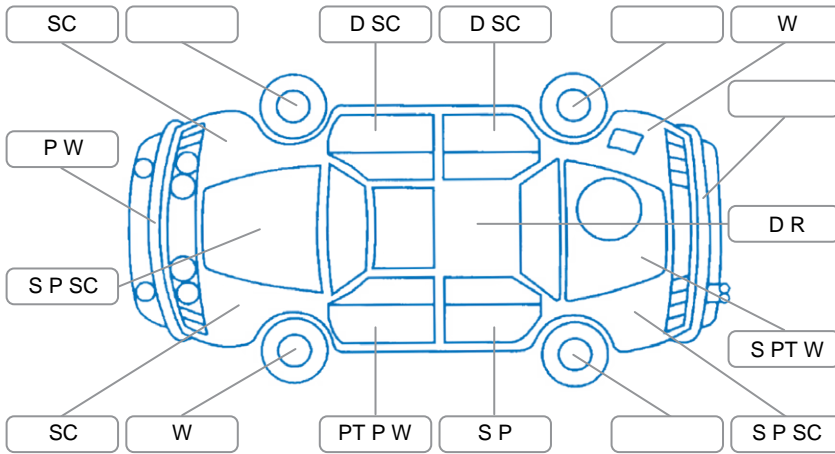

Report ID:	28,101,176	Version:	2
Created:	10 Apr 2026		

Make:	Toyota	Model:	Hiace
Body Style:	Van	Year:	2007
Rego No.:	HGQ566	Rego Expiry:	09 Apr 2026
WoF Expiry:	23 Apr 2027	Odometer:	181,808 Kms
Good No.:	28101176	VIN:	7AT0H60FX14051845
Next Service:	191,808	Service History:	No

### Key

S = Scratch    R = Rust    C = Crack    \* = Decals    W = Significant scuffs  
 D = Dent    PT = Paint defect    P = Pin dent    SC = Stone Chips

Note: some defects and blemishes may not be displayed in the diagram