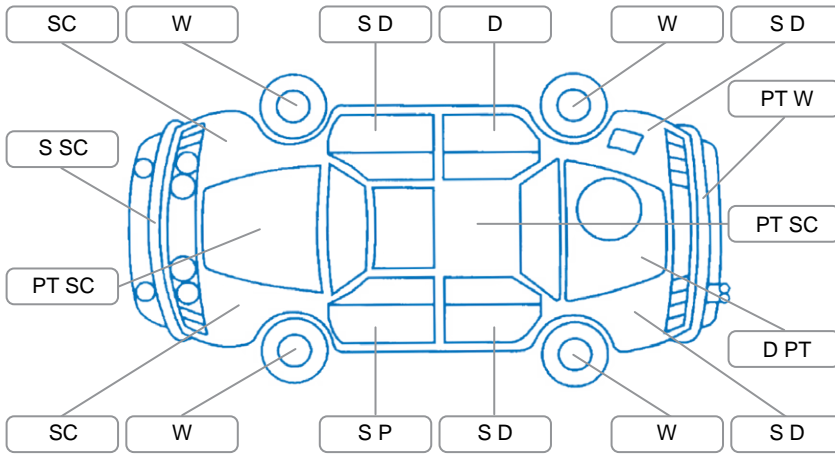

Report ID:	28,101,107	Version:	1
Created:	09 Apr 2026		

Make:	Subaru	Model:	Legacy
Body Style:	Wagon	Year:	2003
Rego No.:	FYD221	Rego Expiry:	03 Jul 2026
WoF Expiry:	10 Mar 2027	Odometer:	246,460 Kms
Good No.:	28101107	VIN:	7AT0GF0BX11026553
Next Service:	249,000kms	Service History:	No

Key
 S = Scratch R = Rust C = Crack * = Decals W = Significant scuffs
 D = Dent PT = Paint defect P = Pin dent SC = Stone Chips

Note: some defects and blemishes may not be displayed in the diagram

Body Inspection Comments

Front bumper is not fitted correctly. Minor stone cracks in windshield. Right bottom part of rear bumper is missing. Both side body kits are scuffed.

Conditions During Body Inspection: Dry

Under Carriage and Under Bonnet Inspection Comments

Left front drive shaft boot is torn. Leaking from engine. Coolant is leaking from lower hose joint. Rear tyres has inside edge wear.

Interior Comments

Seats:	Good
Carpets:	Good
Panels:	Good
Dashboard:	Minor surface cracks.