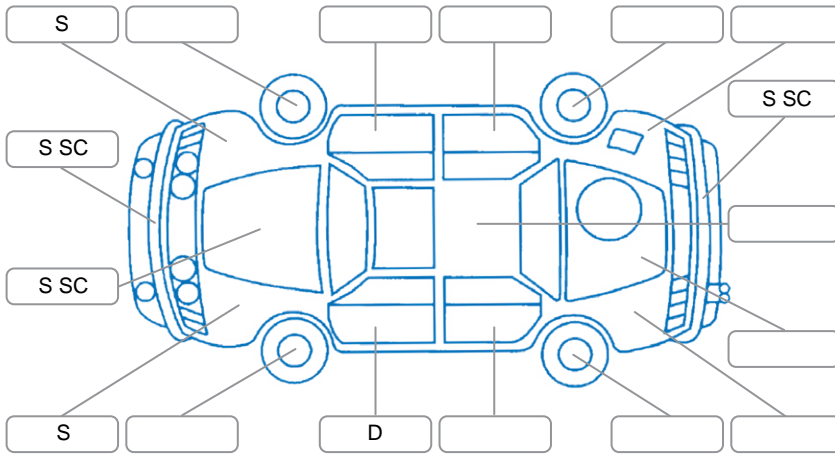

Key
 S = Scratch R = Rust C = Crack * = Decals W = Significant scuffs
 D = Dent PT = Paint defect P = Pin dent SC = Stone Chips

Note: some defects and blemishes may not be displayed in the diagram

Body Inspection Comments

Tire inflation device is in the boot.

Conditions During Body Inspection Dry

Under Carriage and Under Bonnet Inspection Comments

Interior Comments

Seats:	Average
Carpets:	Average
Panels:	Average
Dashboard:	Average