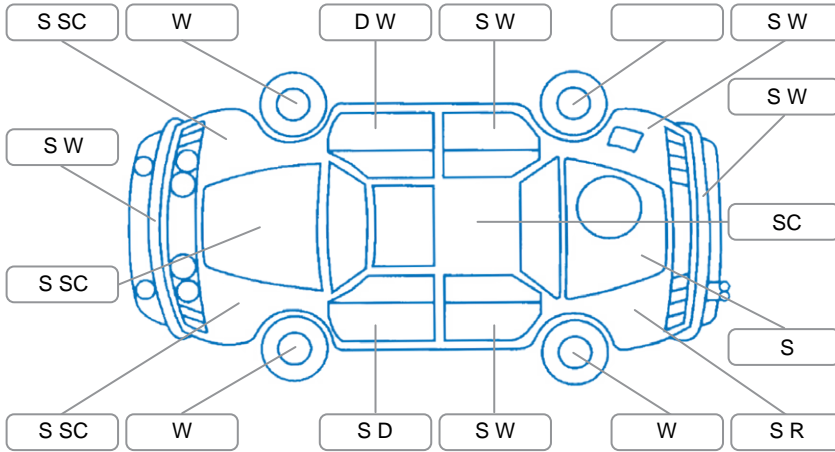

Make:	Mazda	Model:	MPV
Body Style:	Wagon	Year:	2010
Rego No.:	NQP232	Rego Expiry:	15 Jul 2026
WoF Expiry:	05 Aug 2026	Odometer:	116,405 Kms
Good No.:	28101045	VIN:	7AT0C11EX21221967
Next Service:	118,000km	Service History:	Yes

**Key**

S = Scratch    R = Rust    C = Crack    \* = Decals    W = Significant scuffs  
 D = Dent    PT = Paint defect    P = Pin dent    SC = Stone Chips

Note: some defects and blemishes may not be displayed in the diagram