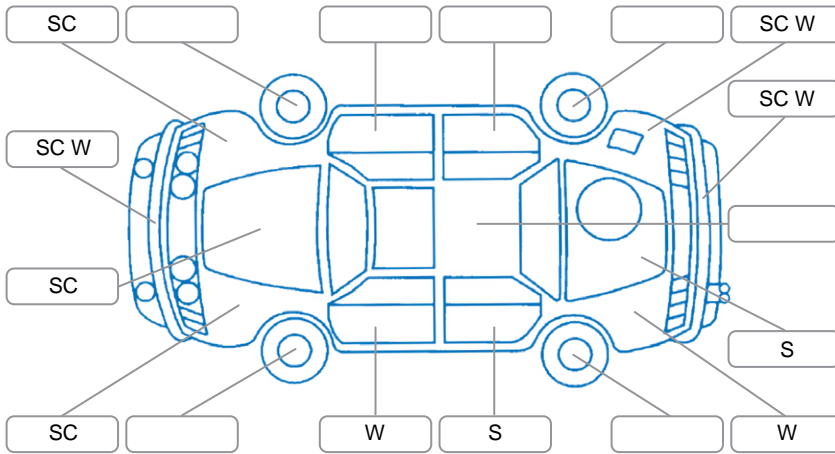

Report ID:	28,100,917	Version:	1
Created:	28 Apr 2026		

Make:	Isuzu	Model:	MU-X
Body Style:	SUV	Year:	2021
Rego No.:	PMG763	Rego Expiry:	07 Jul 2026
WoF Expiry:	13 Dec 2026	Odometer:	81,341 Kms
Good No.:	28100917	VIN:	MPAUCS85GKT014336
Next Service:	90,000km	Service History:	Yes

Key
 S = Scratch R = Rust C = Crack * = Decals W = Significant scuffs
 D = Dent PT = Paint defect P = Pin dent SC = Stone Chips

Note: some defects and blemishes may not be displayed in the diagram

Body Inspection Comments

Panels: Good

Dashboard: Good

General Comments

Road Conditions During Test Drive

Dry

Engine Timing Mechanism

Timing Chain

Evidence of Cam Belt Replacement