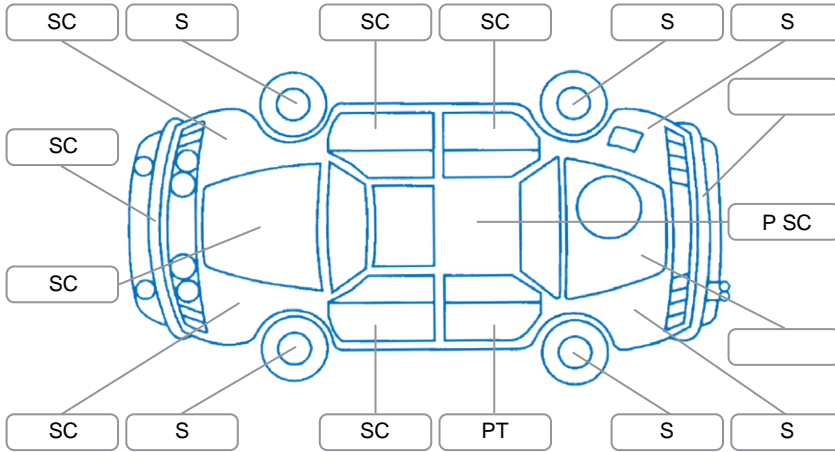

Report ID:	28,100,870	Version:	2
Created:	16 Apr 2026		

Make:	Mercedes-Benz	Model:	CLA250
Body Style:	Wagon	Year:	2015
Rego No.:	NZT266	Rego Expiry:	13 Jul 2026
WoF Expiry:	10 Feb 2027	Odometer:	123,801 Kms
Good No.:	28100870	VIN:	WDD1179462N280530
Next Service:	133,518 Kms	Service History:	No

Key

S = Scratch R = Rust C = Crack * = Decals W = Significant scuffs
 D = Dent PT = Paint defect P = Pin dent SC = Stone Chips

Note: some defects and blemishes may not be displayed in the diagram

Body Inspection Comments