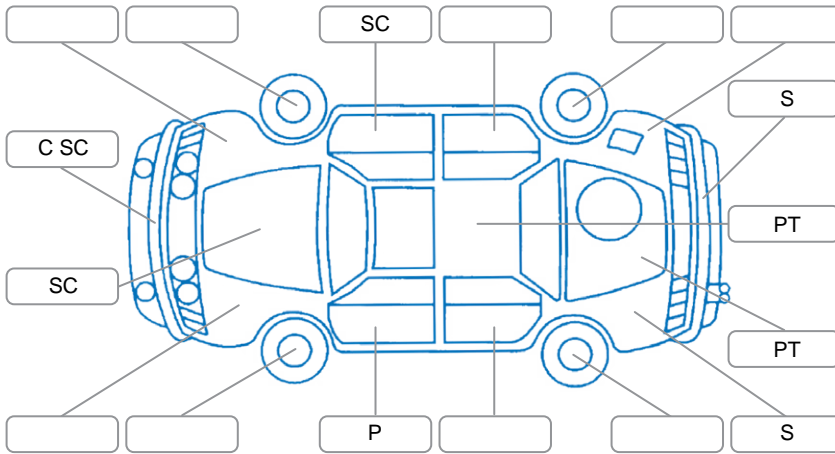

Report ID:	28,100,843	Version:	1
Created:	10 Apr 2026		

Make:	Nissan	Model:	350Z
Body Style:	Sports Car	Year:	2003
Rego No.:	RPG521	Rego Expiry:	14 Apr 2026
WoF Expiry:	23 Apr 2027	Odometer:	113,180 Kms
Good No.:	28100843	VIN:	JN1GAAZ33A0000570
Next Service:	123180km	Service History:	No

Key
 S = Scratch R = Rust C = Crack * = Decals W = Significant scuffs
 D = Dent PT = Paint defect P = Pin dent SC = Stone Chips

Note: some defects and blemishes may not be displayed in the diagram

Body Inspection Comments