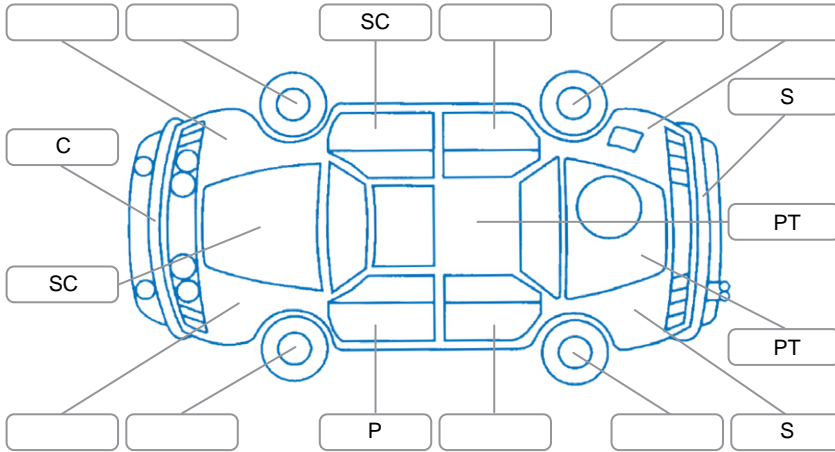

Report ID:	28,100,843	Version:	3
Created:	15 Apr 2026		

Make:	Nissan	Model:	350Z
Body Style:	Sports Car	Year:	2003
Rego No.:	RPG521	Rego Expiry:	14 Jul 2026
WoF Expiry:	23 Apr 2027	Odometer:	113,180 Kms
Good No.:	28100843	VIN:	JN1GAAZ33A0000570
Next Service:	123180km	Service History:	No

**Key**  
 S = Scratch    R = Rust    C = Crack    \* = Decals    W = Significant scuffs  
 D = Dent    PT = Paint defect    P = Pin dent    SC = Stone Chips

Note: some defects and blemishes may not be displayed in the diagram