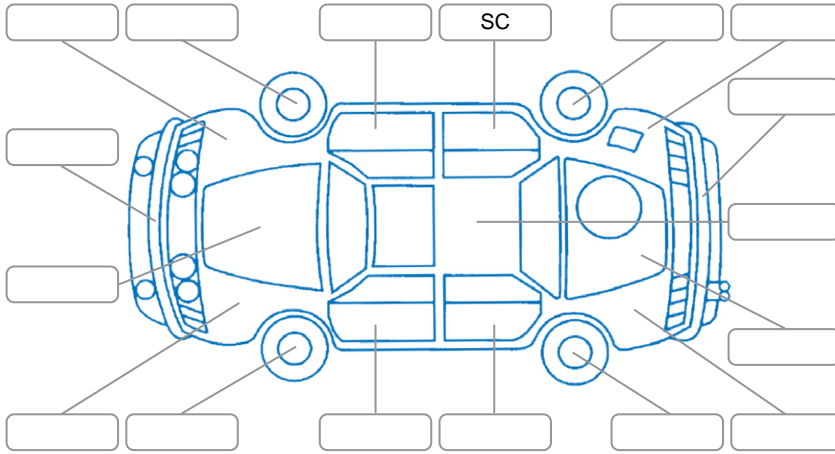

Report ID:	28,100,675	Version:	1
Created:	11 Jun 2026		

Make:	Nissan	Model:	Serena
Body Style:	SUV	Year:	2017
Rego No.:		Rego Expiry:	
WoF Expiry:	08 Jun 2027	Odometer:	113,713 Kms
Good No.:	28100675	VIN:	7AT0DH3FX26018655
Next Service:	123705	Service History:	No

Key

S = Scratch R = Rust C = Crack * = Decals W = Significant scuffs
 D = Dent PT = Paint defect P = Pin dent SC = Stone Chips

Note: some defects and blemishes may not be displayed in the diagram

Body Inspection Comments

Conditions During Body Inspection Dry

Under Carriage and Under Bonnet Inspection Comments

Interior Comments

Seats:	Good
Carpets:	Good
Panels:	Good
Dashboard:	Good

General Comments

Road Conditions During Test Drive	Dry	
Engine Timing Mechanism	Timing Chain	
Evidence of Cam Belt Replacement	<input type="checkbox"/> Yes <input type="checkbox"/> No	Kms
Inspected by:	Chris Buckley	
Published by:	Jeremy Hutchings	
Inspection Date:	11 Jun 2026	