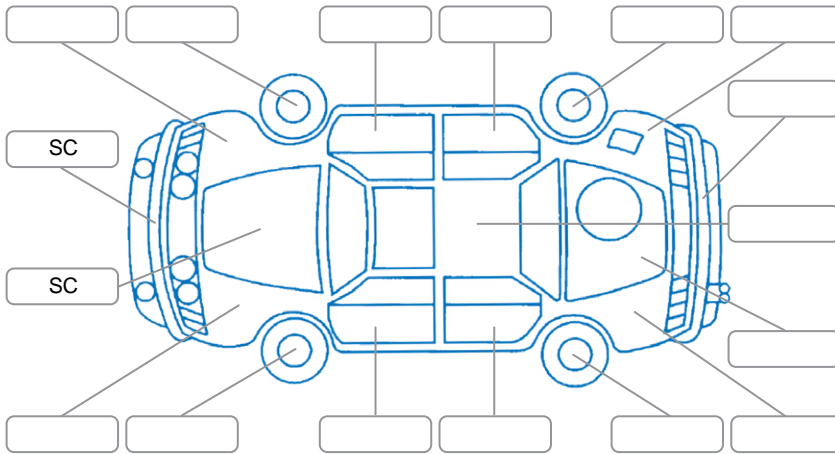

Report ID:	28,100,652	Version:	1
Created:	05 Jun 2026		

Make:	Subaru	Model:	Levorg
Body Style:	SUV	Year:	2015
Rego No.:		Rego Expiry:	
WoF Expiry:	29 May 2027	Odometer:	86,729 Kms
Good No.:	28100652	VIN:	7AT0GF22X26059277
Next Service:	96720	Service History:	No

**Key**  
 S = Scratch    R = Rust    C = Crack    \* = Decals    W = Significant scuffs  
 D = Dent    PT = Paint defect    P = Pin dent    SC = Stone Chips

Note: some defects and blemishes may not be displayed in the diagram