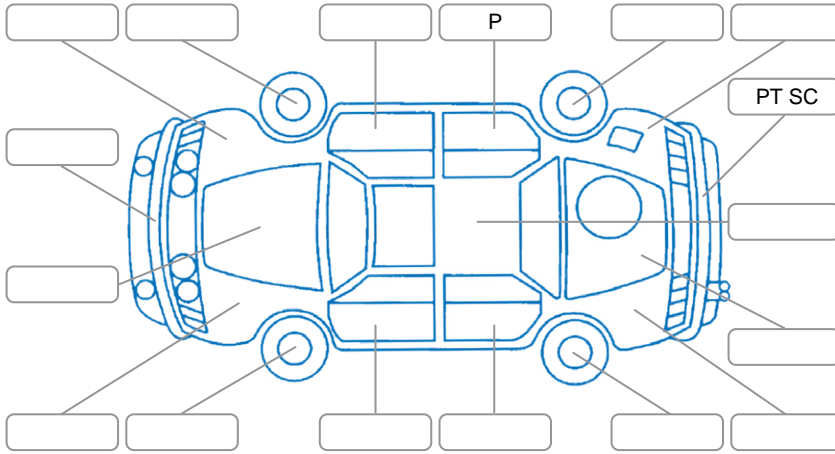

Report ID:	28,100,647	Version:	8
Created:	12 Jun 2026		

Make:	Subaru	Model:	Legacy
Body Style:	Wagon	Year:	2015
Rego No.:		Rego Expiry:	
WoF Expiry:	08 Jun 2027	Odometer:	108,840 Kms
Good No.:	28100647	VIN:	7AT0GF0BX26007281
Next Service:	118,828 Kms	Service History:	No

### Key

S = Scratch    R = Rust    C = Crack    \* = Decals    W = Significant scuffs  
 D = Dent    PT = Paint defect    P = Pin dent    SC = Stone Chips

Note: some defects and blemishes may not be displayed in the diagram