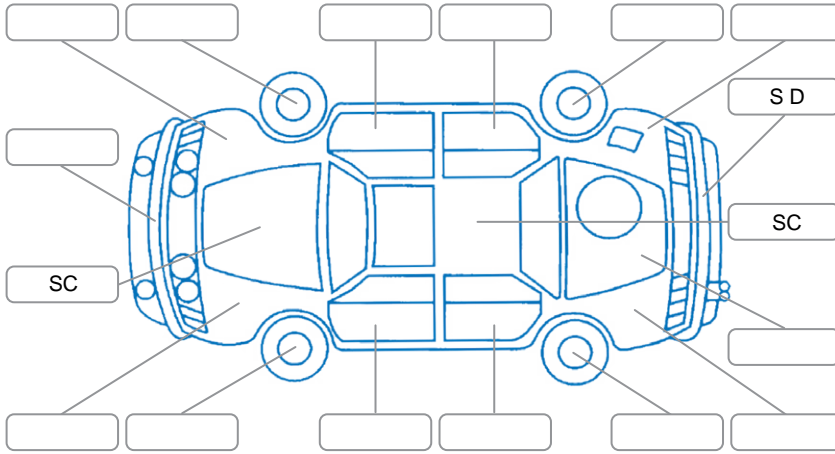

Report ID:	28,100,610	Version:	1
Created:	25 Jun 2026		

Make:	Toyota	Model:	Hiace
Body Style:	Van	Year:	2020
Rego No.:		Rego Expiry:	
WoF Expiry:	18 Jun 2027	Odometer:	112,418 Kms
Good No.:	28100610	VIN:	7AT0H60FX26037755
Next Service:	122413	Service History:	No

**Key**

S = Scratch    R = Rust    C = Crack    \* = Decals    W = Significant scuffs  
 D = Dent    PT = Paint defect    P = Pin dent    SC = Stone Chips

Note: some defects and blemishes may not be displayed in the diagram