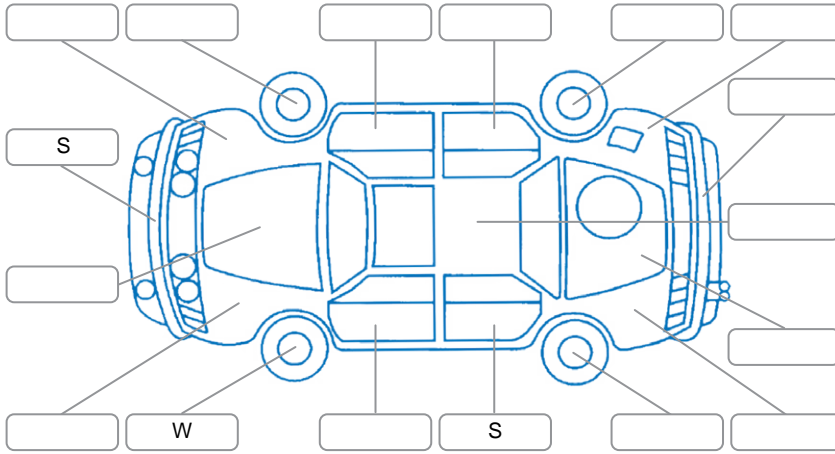

Report ID:	28,100,606	Version:	1
Created:	27 May 2026		

Make:	Lexus	Model:	IS300H
Body Style:	Sedan	Year:	2013
Rego No.:		Rego Expiry:	
WoF Expiry:	25 May 2027	Odometer:	91,297 Kms
Good No.:	28100606	VIN:	7AT0B013X26021482
Next Service:	101286	Service History:	No

Key

S = Scratch R = Rust C = Crack * = Decals W = Significant scuffs
 D = Dent PT = Paint defect P = Pin dent SC = Stone Chips

Note: some defects and blemishes may not be displayed in the diagram

Body Inspection Comments

Conditions During Body Inspection

Wet

Under Carriage and Under Bonnet Inspection Comments

Interior Comments

Seats:	Good
Carpets:	Good
Panels:	Good
Dashboard:	Good

General Comments

Road Conditions During Test Drive	Dry	
Engine Timing Mechanism	Timing Chain	
Evidence of Cam Belt Replacement	<input type="checkbox"/> Yes <input type="checkbox"/> No	Kms
Inspected by:	Chris Buckley	
Published by:	Jeremy Hutchings	
Inspection Date:	27 May 2026	