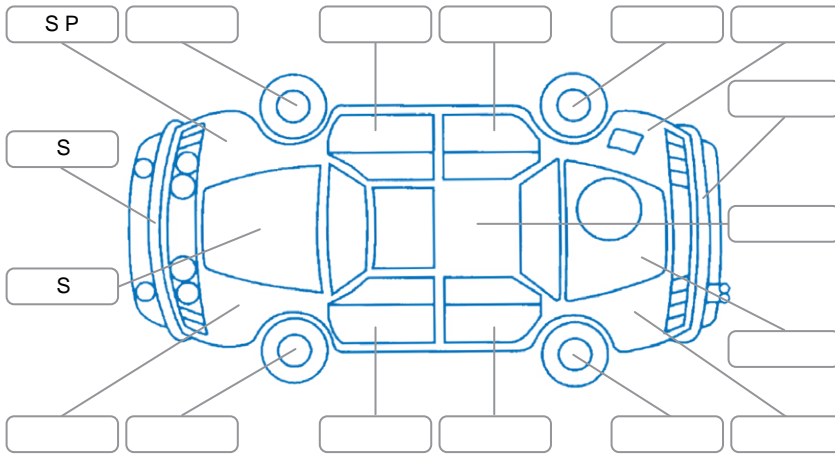

Report ID:	28,100,566	Version:	1
Created:	11 Jun 2026		

Make:	Nissan	Model:	Serena
Body Style:	SUV	Year:	2017
Rego No.:		Rego Expiry:	
WoF Expiry:	08 Jun 2027	Odometer:	139,489 Kms
Good No.:	28100566	VIN:	7AT0DH3FX26058673
Next Service:	149,500 Kms	Service History:	No

Key
 S = Scratch R = Rust C = Crack * = Decals W = Significant scuffs
 D = Dent PT = Paint defect P = Pin dent SC = Stone Chips

Note: some defects and blemishes may not be displayed in the diagram

Body Inspection Comments