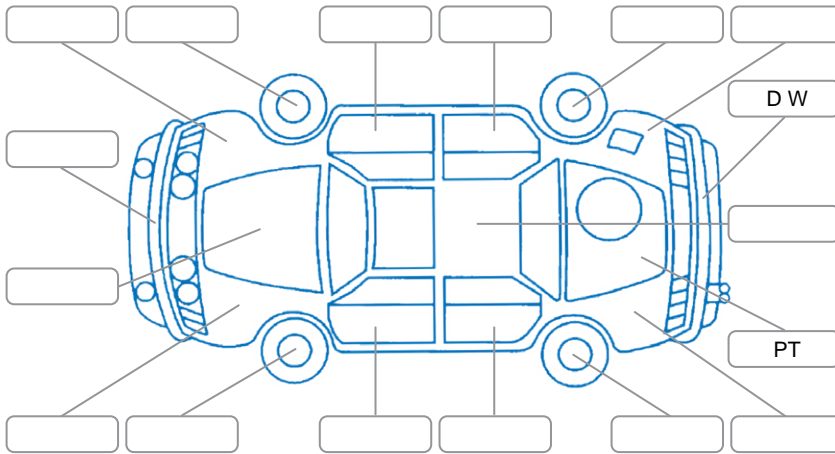

Report ID:	28,100,550	Version:	1
Created:	21 May 2026		

Make:	Subaru	Model:	Levorg
Body Style:	Wagon	Year:	2016
Rego No.:		Rego Expiry:	
WoF Expiry:	08 May 2027	Odometer:	92,244 Kms
Good No.:	28100550	VIN:	7AT0GF22X26083075
Next Service:	102300	Service History:	No

**Key**  
 S = Scratch    R = Rust    C = Crack    \* = Decals    W = Significant scuffs  
 D = Dent    PT = Paint defect    P = Pin dent    SC = Stone Chips

Note: some defects and blemishes may not be displayed in the diagram