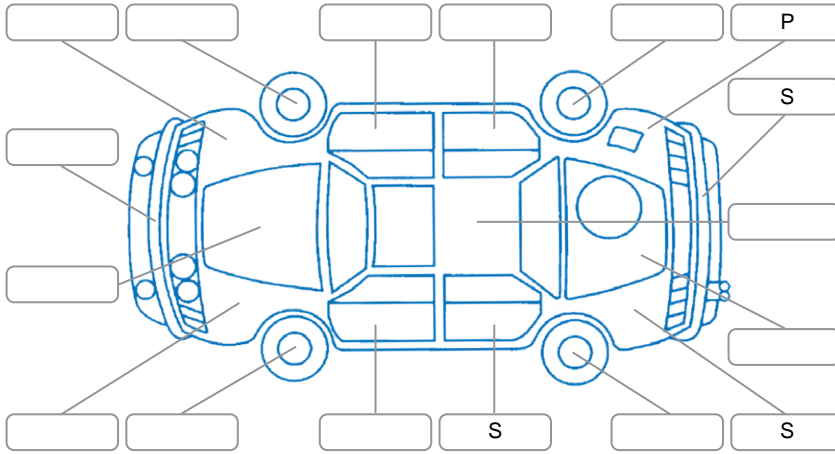

Report ID:	28,100,532	Version:	2
Created:	12 May 2026		

Make:	Toyota	Model:	Corolla
Body Style:	Wagon	Year:	2017
Rego No.:		Rego Expiry:	
WoF Expiry:	06 May 2027	Odometer:	97,762 Kms
Good No.:	28100532	VIN:	7AT0H607X26171152
Next Service:	107800	Service History:	No

**Key**

S = Scratch    R = Rust    C = Crack    \* = Decals    W = Significant scuffs  
 D = Dent    PT = Paint defect    P = Pin dent    SC = Stone Chips

Note: some defects and blemishes may not be displayed in the diagram