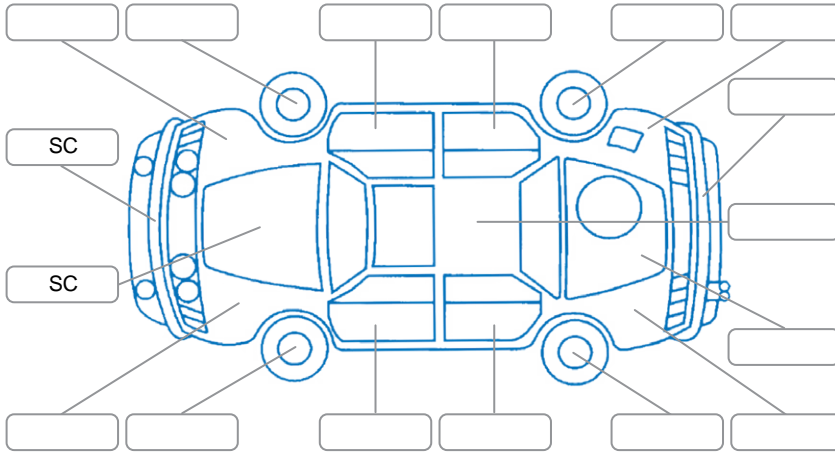

Report ID:	28,100,495	Version:	1
Created:	19 May 2026		

Make:	Nissan	Model:	Note
Body Style:	Hatchback	Year:	2021
Rego No.:		Rego Expiry:	
WoF Expiry:	13 May 2027	Odometer:	75,993 Kms
Good No.:	28100495	VIN:	7AT0DH79X26052413
Next Service:	85990	Service History:	No

**Key**

S = Scratch    R = Rust    C = Crack    \* = Decals    W = Significant scuffs  
 D = Dent    PT = Paint defect    P = Pin dent    SC = Stone Chips

Note: some defects and blemishes may not be displayed in the diagram