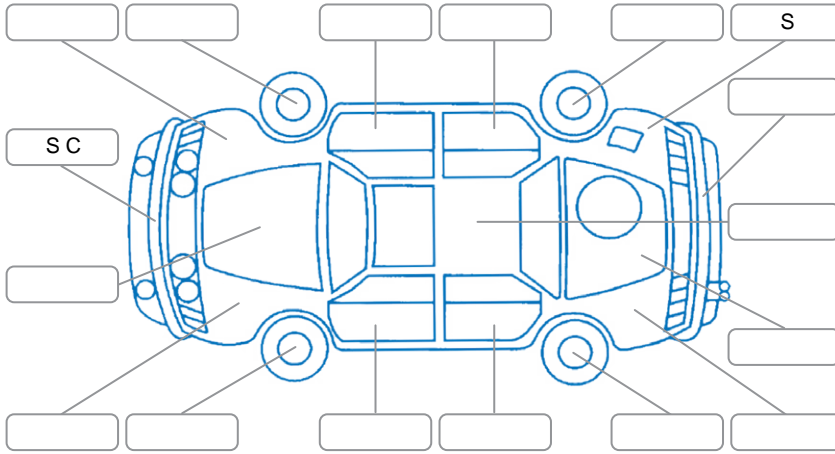

Report ID:	28,100,448	Version:	1
Created:	19 May 2026		

Make:	Toyota	Model:	Corolla
Body Style:	Hatchback	Year:	2019
Rego No.:		Rego Expiry:	
WoF Expiry:	13 May 2027	Odometer:	53,343 Kms
Good No.:	28100448	VIN:	7AT0H607X26017314
Next Service:	63400	Service History:	No

Key

S = Scratch R = Rust C = Crack * = Decals W = Significant scuffs
 D = Dent PT = Paint defect P = Pin dent SC = Stone Chips

Note: some defects and blemishes may not be displayed in the diagram

Body Inspection Comments