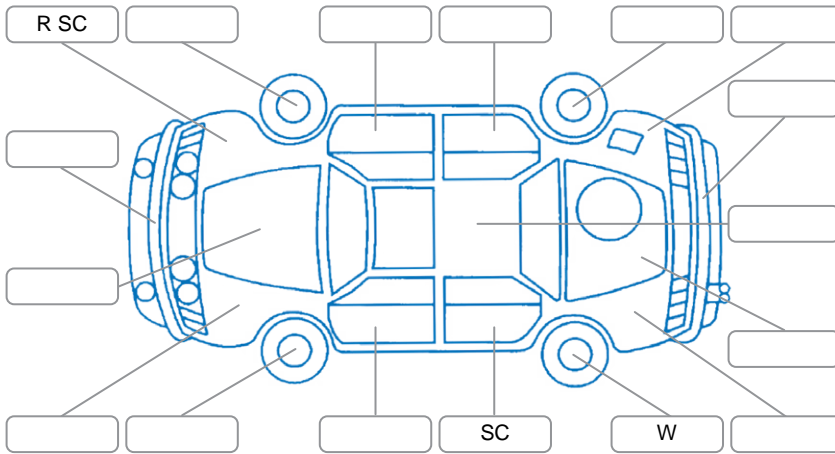

Report ID:	28,100,407	Version:	1
Created:	05 Jun 2026		

Make:	Nissan	Model:	Teana
Body Style:	Sedan	Year:	2017
Rego No.:		Rego Expiry:	
WoF Expiry:	29 May 2027	Odometer:	102,090 Kms
Good No.:	28100407	VIN:	7AT0DH71X26111585
Next Service:	112,100kms	Service History:	Yes

Key

S = Scratch R = Rust C = Crack * = Decals W = Significant scuffs
 D = Dent PT = Paint defect P = Pin dent SC = Stone Chips

Note: some defects and blemishes may not be displayed in the diagram

Body Inspection Comments

Conditions During Body Inspection Dry

Under Carriage and Under Bonnet Inspection Comments

Interior Comments

Seats:	Average
Carpets:	Average
Panels:	Average
Dashboard:	Average

General Comments

Road Conditions During Test Drive	Dry	
Engine Timing Mechanism	Timing Chain	
Evidence of Cam Belt Replacement	<input type="checkbox"/> Yes <input type="checkbox"/> No	Kms
Inspected by:	Sione Mae	
Published by:	Sione Mae	
Inspection Date:	05 Jun 2026	