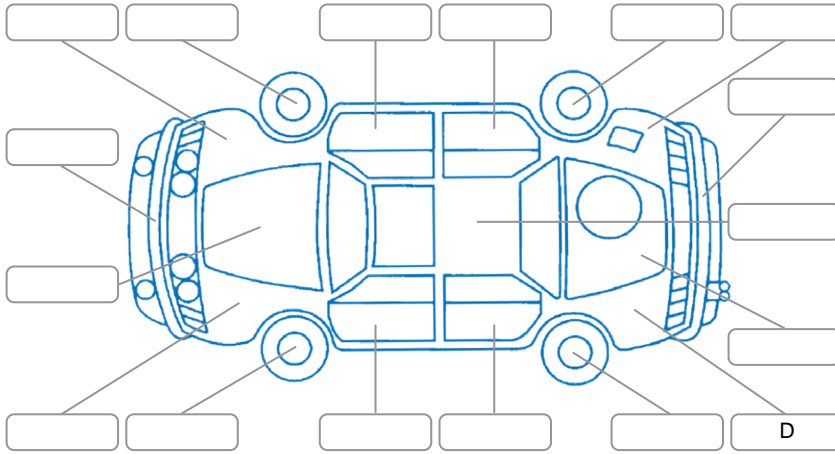

Report ID:	28,100,385	Version:	1
Created:	16 Jun 2026		

Make:	Nissan	Model:	Teana
Body Style:	Sedan	Year:	2015
Rego No.:		Rego Expiry:	
WoF Expiry:	04 Jun 2027	Odometer:	104,995 Kms
Good No.:	28100385	VIN:	7AT0DH71X26103638
Next Service:	115000	Service History:	No

**Key**

S = Scratch    R = Rust    C = Crack    \* = Decals    W = Significant scuffs  
 D = Dent    PT = Paint defect    P = Pin dent    SC = Stone Chips

Note: some defects and blemishes may not be displayed in the diagram