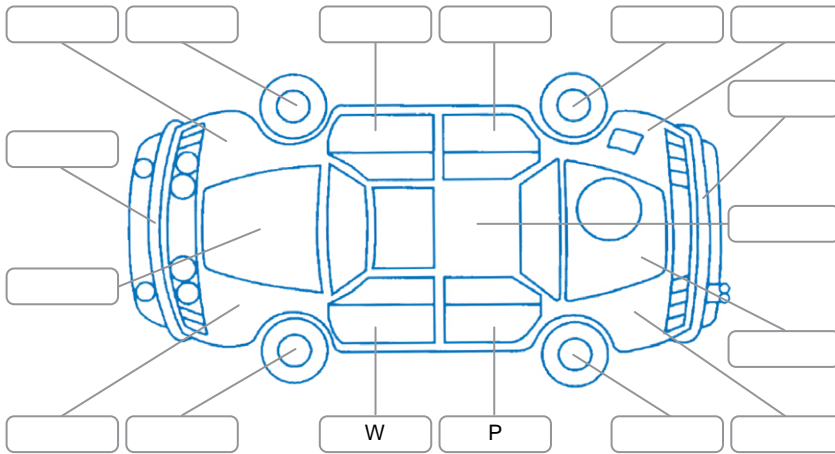

Report ID:	28,100,371	Version:	1
Created:	24 Jun 2026		

Make:	Nissan	Model:	Serena
Body Style:	SUV	Year:	2017
Rego No.:		Rego Expiry:	
WoF Expiry:	22 Jun 2027	Odometer:	92,168 Kms
Good No.:	28100371	VIN:	7AT0DH3FX26056715
Next Service:	102167	Service History:	No

Key
 S = Scratch R = Rust C = Crack * = Decals W = Significant scuffs
 D = Dent PT = Paint defect P = Pin dent SC = Stone Chips

Note: some defects and blemishes may not be displayed in the diagram

Body Inspection Comments

Conditions During Body Inspection: Wet Dry

Under Carriage and Under Bonnet Inspection Comments

Interior Comments

Seats:	Good
Carpets:	Good
Panels:	Good
Dashboard:	Good

General Comments

Road Conditions During Test Drive	Dry		
Engine Timing Mechanism	Timing Chain		
Evidence of Cam Belt Replacement	<input type="checkbox"/> Yes	<input type="checkbox"/> No	Kms
Inspected by:	Sione Mae		
Published by:	Sione Mae		
Inspection Date:	24 Jun 2026		