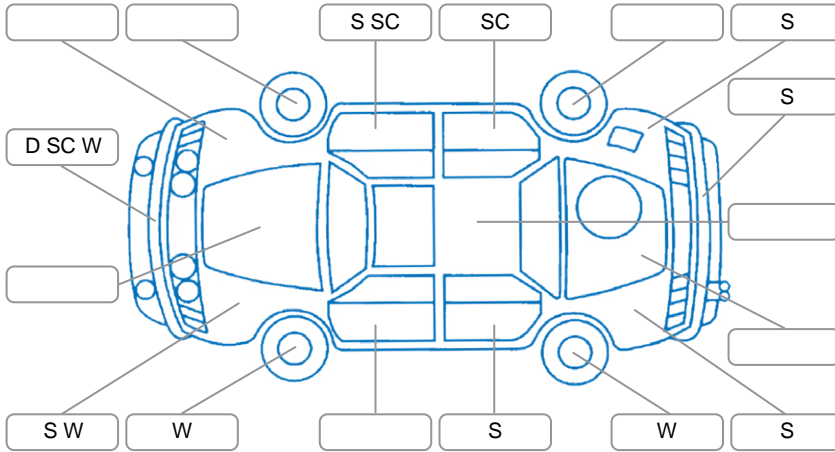

Report ID:	28,100,359	Version:	1
Created:	16 Jun 2026		

Make:	Lexus	Model:	IS250
Body Style:	Sedan	Year:	2012
Rego No.:	RSK503	Rego Expiry:	28 Nov 2026
WoF Expiry:	28 May 2027	Odometer:	87,419 Kms
Good No.:	28100359	VIN:	7AT0B00EX26168825
Next Service:	97391	Service History:	No

Key

S = Scratch R = Rust C = Crack * = Decals W = Significant scuffs
 D = Dent PT = Paint defect P = Pin dent SC = Stone Chips

Note: some defects and blemishes may not be displayed in the diagram

Body Inspection Comments