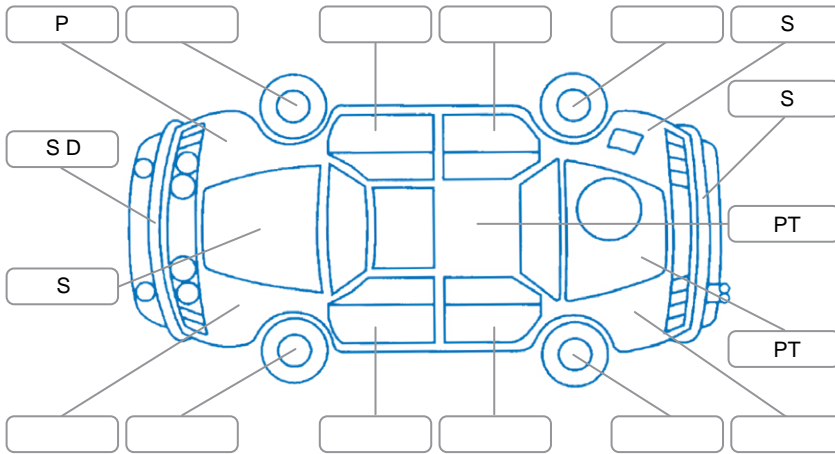

Report ID:	28,100,328	Version:	1
Created:	10 Jun 2026		

Make:	Subaru	Model:	Levorg
Body Style:	Wagon	Year:	2016
Rego No.:	RPG538	Rego Expiry:	01 Dec 2026
WoF Expiry:	25 May 2027	Odometer:	84,194 Kms
Good No.:	28100328	VIN:	7AT0GF22X26086213
Next Service:	94,130 Kms	Service History:	No

**Key**

S = Scratch    R = Rust    C = Crack    \* = Decals    W = Significant scuffs  
 D = Dent    PT = Paint defect    P = Pin dent    SC = Stone Chips

Note: some defects and blemishes may not be displayed in the diagram