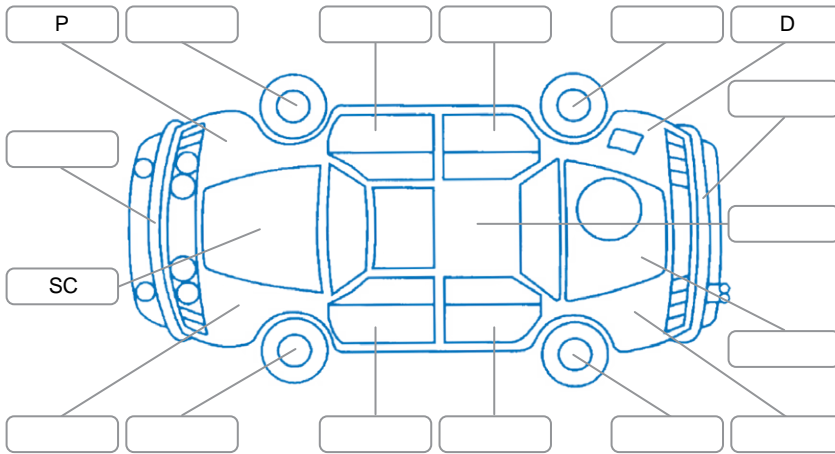

Report ID:	28,100,290	Version:	1
Created:	29 May 2026		

Make:	Subaru	Model:	Legacy
Body Style:	Sedan	Year:	2014
Rego No.:	RQC716	Rego Expiry:	28 Nov 2026
WoF Expiry:	18 May 2027	Odometer:	79,761 Kms
Good No.:	28100290	VIN:	7AT0GF0BX26008479
Next Service:	89720	Service History:	No

**Key**  
 S = Scratch    R = Rust    C = Crack    \* = Decals    W = Significant scuffs  
 D = Dent    PT = Paint defect    P = Pin dent    SC = Stone Chips

Note: some defects and blemishes may not be displayed in the diagram