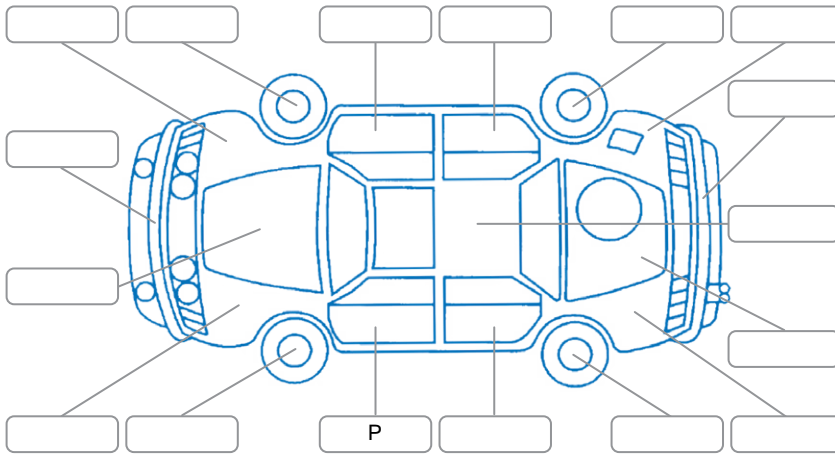

Report ID:	28,100,257	Version:	2
Created:	04 Jun 2026		

Make:	Subaru	Model:	Levorg
Body Style:		Year:	2016
Rego No.:		Rego Expiry:	
WoF Expiry:	26 May 2027	Odometer:	103,842 Kms
Good No.:	28100257	VIN:	
Next Service:	113,774kms	Service History:	No

**Key**  
 S = Scratch    R = Rust    C = Crack    \* = Decals    W = Significant scuffs  
 D = Dent    PT = Paint defect    P = Pin dent    SC = Stone Chips

Note: some defects and blemishes may not be displayed in the diagram