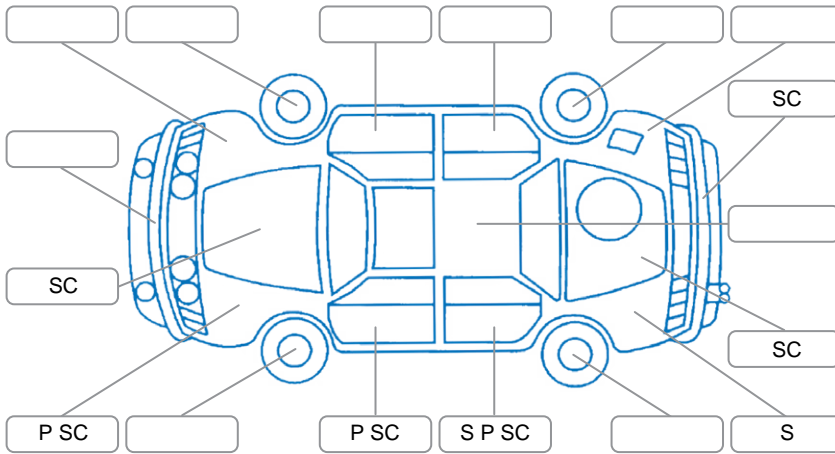

Report ID:	28,100,242	Version:	1
Created:	05 Jun 2026		

Make:	Toyota	Model:	Alphard
Body Style:	SUV	Year:	2013
Rego No.:		Rego Expiry:	
WoF Expiry:	03 Jun 2027	Odometer:	102,781 Kms
Good No.:	28100242	VIN:	7AT0H65MX26266222
Next Service:	112,700 Kms	Service History:	No

**Key**  
 S = Scratch    R = Rust    C = Crack    \* = Decals    W = Significant scuffs  
 D = Dent    PT = Paint defect    P = Pin dent    SC = Stone Chips

Note: some defects and blemishes may not be displayed in the diagram