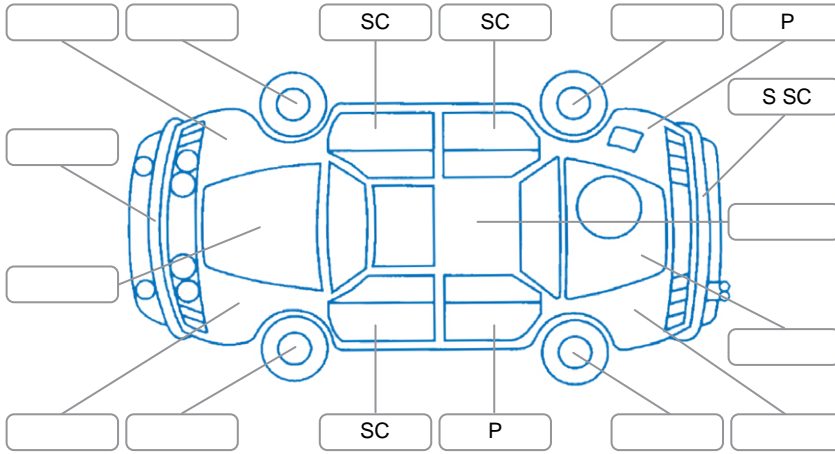

Report ID:	28,100,235	Version:	1
Created:	18 May 2026		

Make:	Nissan	Model:	Note
Body Style:	Hatchback	Year:	2023
Rego No.:		Rego Expiry:	
WoF Expiry:	15 May 2027	Odometer:	88,205 Kms
Good No.:	28100235	VIN:	7AT0DH79X26226797
Next Service:	98,200 Kms	Service History:	No

### Key

S = Scratch    R = Rust    C = Crack    \* = Decals    W = Significant scuffs  
 D = Dent    PT = Paint defect    P = Pin dent    SC = Stone Chips

Note: some defects and blemishes may not be displayed in the diagram