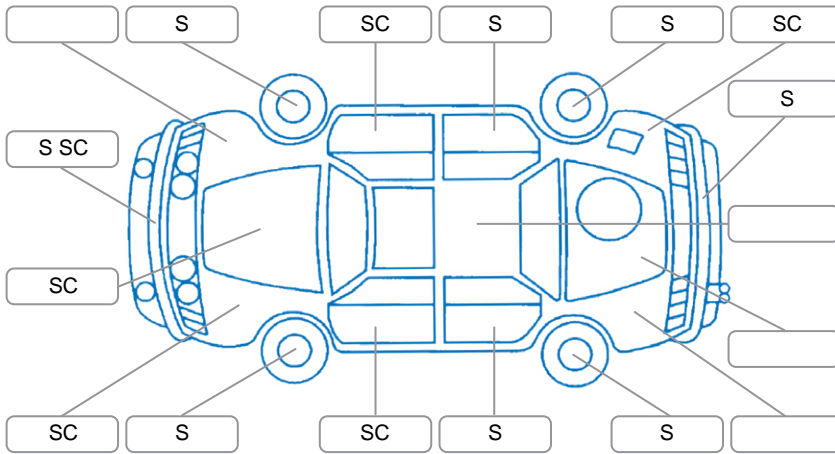

Report ID:	28,100,203	Version:	3
Created:	24 Jun 2026		

Make:	Toyota	Model:	Vellfire
Body Style:	SUV	Year:	2012
Rego No.:		Rego Expiry:	
WoF Expiry:	04 Jun 2027	Odometer:	89,272 Kms
Good No.:	28100203	VIN:	7AT0H65MX26226326
Next Service:	99,260 Kms	Service History:	No

Key
 S = Scratch R = Rust C = Crack * = Decals W = Significant scuffs
 D = Dent PT = Paint defect P = Pin dent SC = Stone Chips

Note: some defects and blemishes may not be displayed in the diagram

Body Inspection Comments

Conditions During Body Inspection: Wet Dry

Under Carriage and Under Bonnet Inspection Comments

Interior Comments

Seats:	Good
Carpets:	Good
Panels:	Good
Dashboard:	Good

General Comments

Road Conditions During Test Drive	Wet	
Engine Timing Mechanism	Timing Chain	
Evidence of Cam Belt Replacement	<input type="checkbox"/> Yes <input type="checkbox"/> No	Kms
Inspected by:	Caleb Spicer Lee	
Published by:	Shanna Bullion	
Inspection Date:	05 Jun 2026	