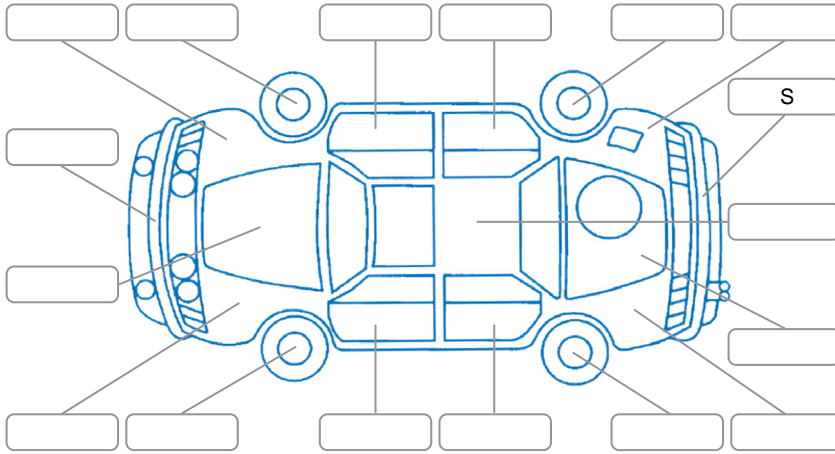

Report ID:	28,100,177	Version:	3
Created:	24 May 2026		

Make:	Nissan	Model:	Serena
Body Style:	Wagon	Year:	2015
Rego No.:		Rego Expiry:	
WoF Expiry:	20 May 2027	Odometer:	94,794 Kms
Good No.:	28100177	VIN:	7AT0DH3FX26101276
Next Service:	104781kms	Service History:	No

**Key**  
 S = Scratch    R = Rust    C = Crack    \* = Decals    W = Significant scuffs  
 D = Dent    PT = Paint defect    P = Pin dent    SC = Stone Chips

Note: some defects and blemishes may not be displayed in the diagram

### General Comments

8 seater petrol people mover.

Road Conditions During Test Drive    Dry

Engine Timing Mechanism    Timing Chain

Evidence of Cam Belt Replacement     Yes     No    Kms

Inspected by:    Daryll Timms