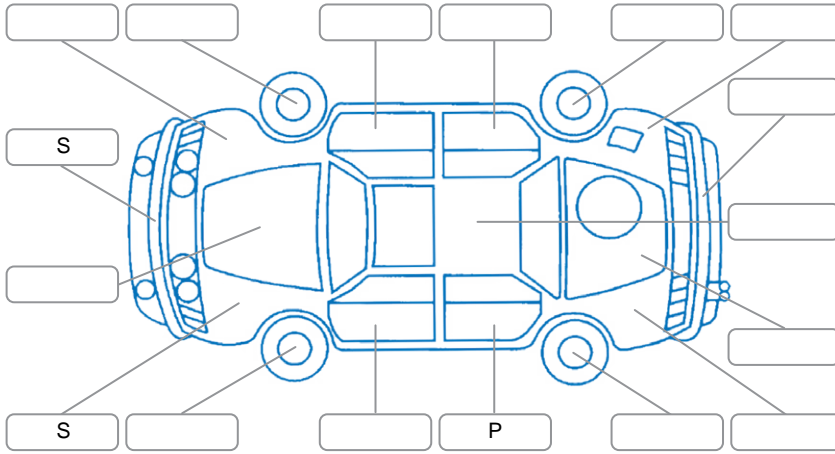

Report ID:	28,100,120	Version:	2
Created:	22 May 2026		

Make:	Nissan	Model:	Note
Body Style:	Hatchback	Year:	2022
Rego No.:		Rego Expiry:	
WoF Expiry:	18 May 2027	Odometer:	84,287 Kms
Good No.:	28100120	VIN:	7AT0DH79X26086431
Next Service:	94,200 Kms	Service History:	No

Key

S = Scratch R = Rust C = Crack * = Decals W = Significant scuffs
 D = Dent PT = Paint defect P = Pin dent SC = Stone Chips

Note: some defects and blemishes may not be displayed in the diagram

Body Inspection Comments