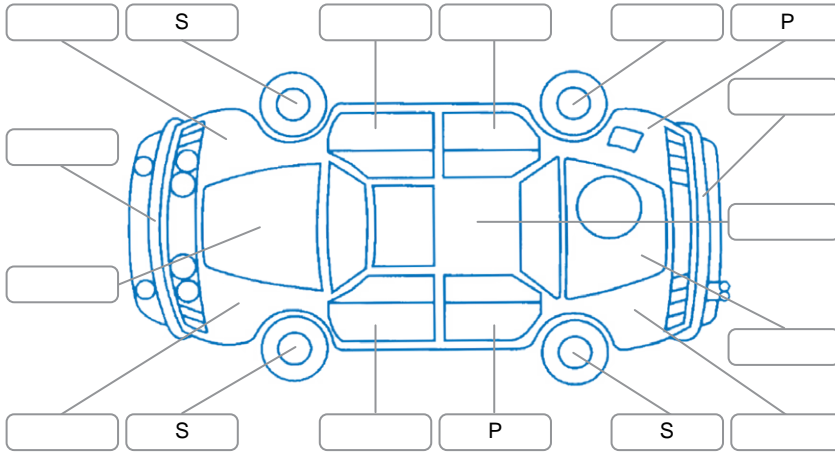

Report ID:	28,100,080	Version:	2
Created:	24 Jun 2026		

Make:	Lexus	Model:	GS300H
Body Style:	Sedan	Year:	2015
Rego No.:		Rego Expiry:	
WoF Expiry:	17 Jun 2027	Odometer:	66,022 Kms
Good No.:	28100080	VIN:	7AT0B016X26004540
Next Service:	76,000 Kms	Service History:	No

**Key**

S = Scratch    R = Rust    C = Crack    \* = Decals    W = Significant scuffs  
 D = Dent    PT = Paint defect    P = Pin dent    SC = Stone Chips

Note: some defects and blemishes may not be displayed in the diagram