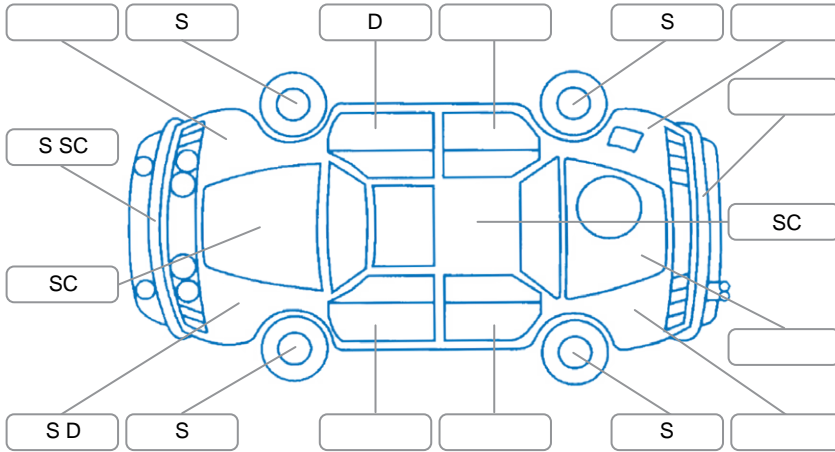

Report ID:	28,100,046	Version:	2
Created:	03 Jul 2026		

Make:	Toyota	Model:	Aqua
Body Style:	Hatchback	Year:	2016
Rego No.:		Rego Expiry:	
WoF Expiry:	30 Jun 2027	Odometer:	102,766 Kms
Good No.:	28100046	VIN:	7AT0H65YX26508531
Next Service:	112,757 Kms	Service History:	No

**Key**

S = Scratch    R = Rust    C = Crack    \* = Decals    W = Significant scuffs  
 D = Dent    PT = Paint defect    P = Pin dent    SC = Stone Chips

Note: some defects and blemishes may not be displayed in the diagram