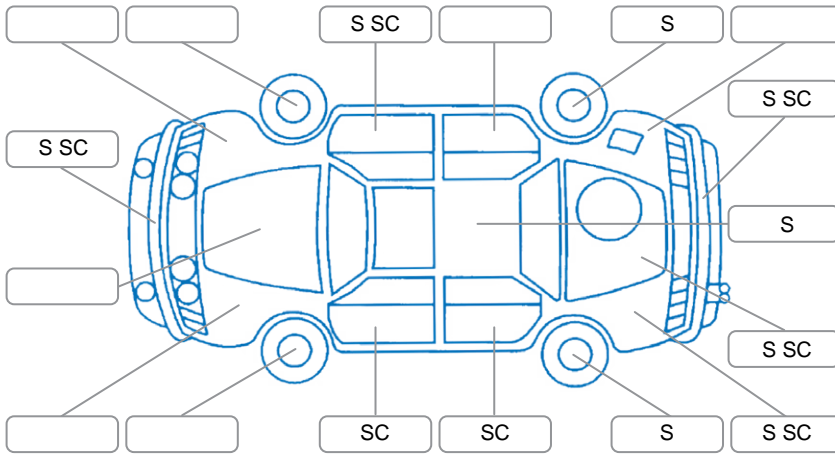

Report ID:	28,100,033	Version:	2
Created:	15 Jun 2026		

Make:	Mazda	Model:	Atenza
Body Style:	Wagon	Year:	2013
Rego No.:		Rego Expiry:	
WoF Expiry:	29 May 2027	Odometer:	127,049 Kms
Good No.:	28100033	VIN:	7AT0C139X26100118
Next Service:	137,042 Kms	Service History:	No

Key
 S = Scratch R = Rust C = Crack * = Decals W = Significant scuffs
 D = Dent PT = Paint defect P = Pin dent SC = Stone Chips

Note: some defects and blemishes may not be displayed in the diagram

Body Inspection Comments

Paint defect on rear spoiler.

Conditions During Body Inspection Dry

Under Carriage and Under Bonnet Inspection Comments

Interior Comments

Seats:	Good
Carpets:	Good
Panels:	Good
Dashboard:	Good

General Comments