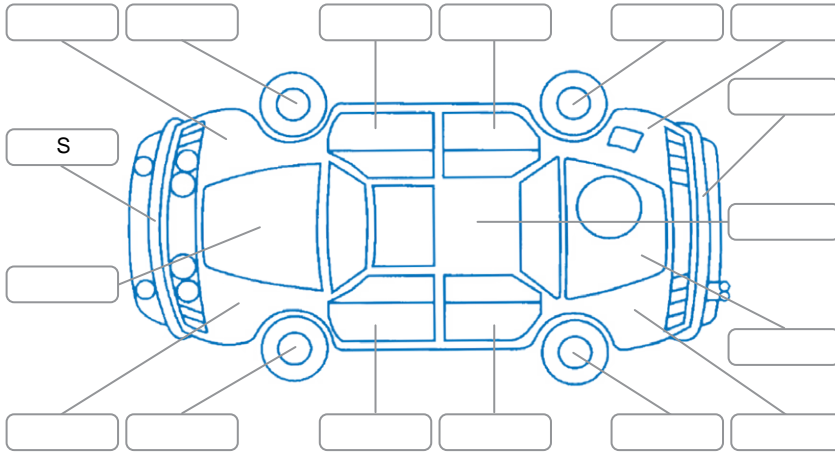

Report ID:	28,100,005	Version:	2
Created:	18 Jun 2026		

Make:	Toyota	Model:	Alphard
Body Style:	SUV	Year:	2014
Rego No.:		Rego Expiry:	
WoF Expiry:	11 Jun 2027	Odometer:	106,189 Kms
Good No.:	28100005	VIN:	7AT0H65MX26324688
Next Service:	116,175 Kms	Service History:	No

Key

S = Scratch R = Rust C = Crack * = Decals W = Significant scuffs
 D = Dent PT = Paint defect P = Pin dent SC = Stone Chips

Note: some defects and blemishes may not be displayed in the diagram

Body Inspection Comments