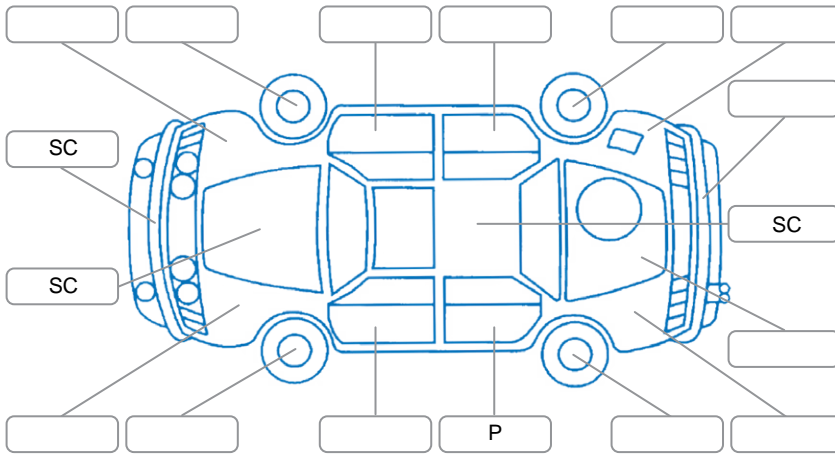

Report ID:	28,099,981	Version:	1
Created:	19 Jun 2026		

Make:	Lexus	Model:	CT200H
Body Style:	Hatchback	Year:	2014
Rego No.:		Rego Expiry:	
WoF Expiry:	17 Jun 2027	Odometer:	122,857 Kms
Good No.:	28099981	VIN:	7AT0B010X26194110
Next Service:	132,858	Service History:	No

**Key**  
 S = Scratch    R = Rust    C = Crack    \* = Decals    W = Significant scuffs  
 D = Dent    PT = Paint defect    P = Pin dent    SC = Stone Chips

Note: some defects and blemishes may not be displayed in the diagram