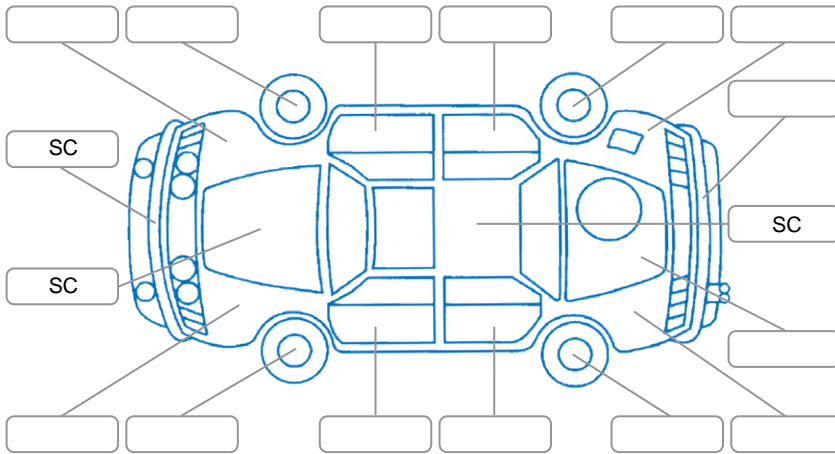

Report ID:	28,099,910	Version:	4
Created:	27 May 2026		

Make:	Toyota	Model:	Corolla
Body Style:	Hatchback	Year:	2021
Rego No.:		Rego Expiry:	
WoF Expiry:	26 May 2027	Odometer:	64,366 Kms
Good No.:	28099910	VIN:	7AT0H607X26007969
Next Service:	74,362 Kms	Service History:	No

**Key**  
 S = Scratch    R = Rust    C = Crack    \* = Decals    W = Significant scuffs  
 D = Dent    PT = Paint defect    P = Pin dent    SC = Stone Chips

Note: some defects and blemishes may not be displayed in the diagram