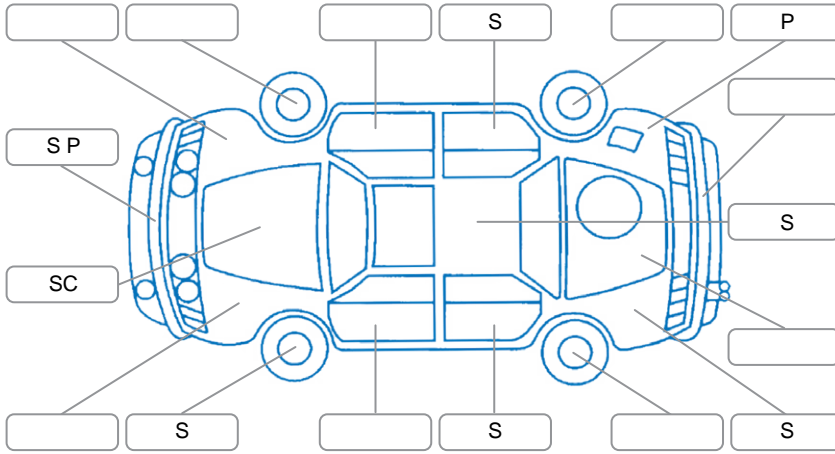

Report ID:	28,099,906	Version:	1
Created:	12 Jun 2026		

Make:	Mazda	Model:	Axela
Body Style:	Wagon	Year:	2014
Rego No.:	RPG537	Rego Expiry:	01 Dec 2026
WoF Expiry:	22 May 2027	Odometer:	90,467 Kms
Good No.:	28099906	VIN:	7AT0C13JX26102708
Next Service:	100,444 Kms	Service History:	No

Key

S = Scratch R = Rust C = Crack * = Decals W = Significant scuffs
 D = Dent PT = Paint defect P = Pin dent SC = Stone Chips

Note: some defects and blemishes may not be displayed in the diagram

Body Inspection Comments

Engine Timing Mechanism Timing Chain

Evidence of Cam Belt Replacement Yes No Kms

Inspected by: Kees Gould

Published by: Jason Bucksey

Inspection Date: 03 Jun 2026

	OK	Requires Attention	N/A
Engine			
Oil level	✓		
Smoke & fumes	✓		
Engine performance	✓		
Noise	✓		
Coolant condition	✓		
Cooling performance	✓		
Radiator / Hoses (visual)	✓		
Transmission			
Operation	✓		
Noise	✓		
Clutch			✓
CV joints	✓		
Wheel bearings	✓		
Brakes			
Performance	✓		
Hand brake	✓		
Tyres (lowest observed tread depth of tyres)			
Left front			6.8 mm
Right front			6.6 mm
Left rear			6.4 mm
Right rear			4.8 mm
Spare		N/A	
Suspension			
Suspension performance	✓		
Steering performance	✓		
Shock absorbers	✓		
Air Conditioning / Heater			
Operation	✓		
Electrical / Accessories			
Head lights	✓		
Tail lights	✓		
Indicators	✓		
Dashboard warning lights	✓		
Wipers (front & rear)	✓		
Window winder FL	✓		
Window winder FR	✓		
Window winder RL	✓		
Window winder RR	✓		
Rear view mirrors	✓		
Radio (basic test only)	✓		
CD (basic test only)			✓
Number of keys	1		
Central locking	✓		
Remote locking	✓		
Sat. nav. (basic test only)			✓
Reversing camera	✓		