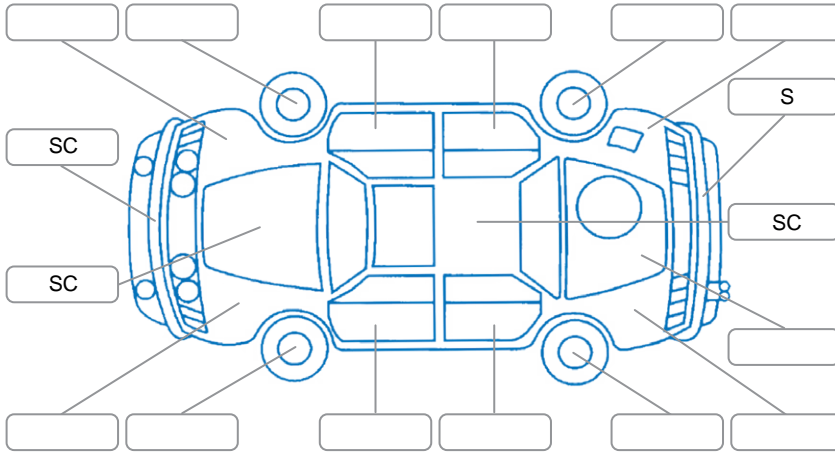

Report ID:	28,099,896	Version:	2
Created:	05 Jun 2026		

Make:	Mitsubishi	Model:	Outlander
Body Style:	Wagon	Year:	2017
Rego No.:		Rego Expiry:	
WoF Expiry:	27 May 2027	Odometer:	84,502 Kms
Good No.:	28099896	VIN:	7AT0CJ3MX26400570
Next Service:	94,498	Service History:	No

Key

S = Scratch R = Rust C = Crack * = Decals W = Significant scuffs
 D = Dent PT = Paint defect P = Pin dent SC = Stone Chips

Note: some defects and blemishes may not be displayed in the diagram

Body Inspection Comments