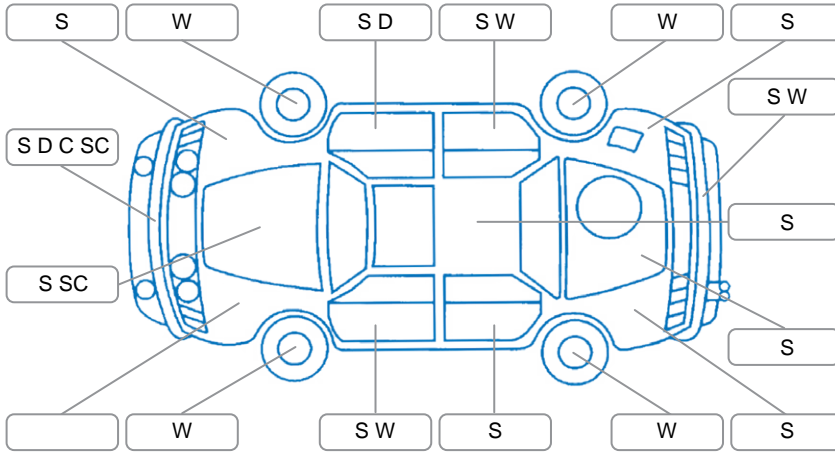

Report ID:	28,099,865	Version:	5
Created:	22 Apr 2026		

Make:	Mazda	Model:	Mazda3
Body Style:	Sedan	Year:	2008
Rego No.:	EPM356	Rego Expiry:	13 May 2026
WoF Expiry:	04 May 2027	Odometer:	121,714 Kms
Good No.:	28099865	VIN:	JM0BK10F200409429
Next Service:	131,064km	Service History:	No

**Key**

S = Scratch    R = Rust    C = Crack    \* = Decals    W = Significant scuffs  
 D = Dent    PT = Paint defect    P = Pin dent    SC = Stone Chips

Note: some defects and blemishes may not be displayed in the diagram