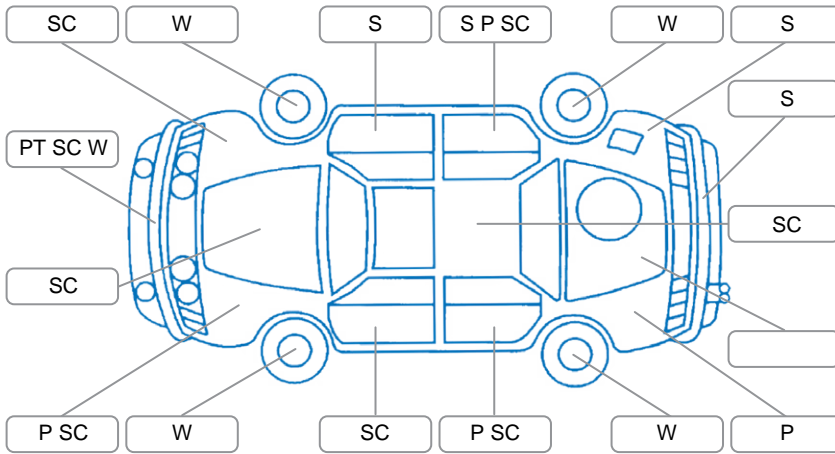

Key
 S = Scratch R = Rust C = Crack * = Decals W = Significant scuffs
 D = Dent PT = Paint defect P = Pin dent SC = Stone Chips

Note: some defects and blemishes may not be displayed in the diagram

Body Inspection Comments

Conditions During Body Inspection: Dry

Under Carriage and Under Bonnet Inspection Comments

2WD
 Coolant has been leaking
 Engine oil weep and seepage

Interior Comments

Seats:	Stains
Carpets:	Slight wear on drivers floor mat
Panels:	Good
Dashboard:	Good