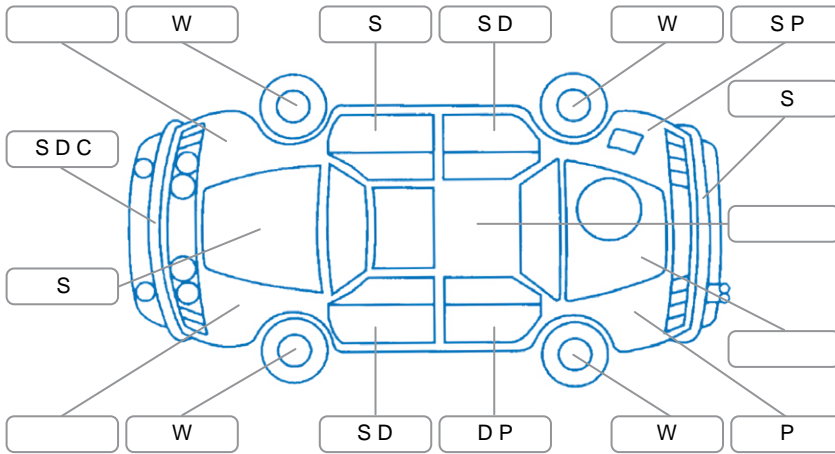

Report ID:	28,099,798	Version:	2
Created:	22 Apr 2026		

Make:	Nissan	Model:	Qashqai
Body Style:	SUV	Year:	2016
Rego No.:	JRT996	Rego Expiry:	19 Oct 2026
WoF Expiry:	06 May 2027	Odometer:	151,718 Kms
Good No.:	28099798	VIN:	SJNFBAJ11A1537412
Next Service:	161000 kms	Service History:	No

Key
 S = Scratch R = Rust C = Crack * = Decals W = Significant scuffs
 D = Dent PT = Paint defect P = Pin dent SC = Stone Chips

Note: some defects and blemishes may not be displayed in the diagram

Body Inspection Comments

Conditions During Body Inspection: Dry

Under Carriage and Under Bonnet Inspection Comments

Interior Comments

Seats:	Average
Carpets:	Average
Panels:	Average
Dashboard:	Good

General Comments

Road Conditions During Test Drive	Dry	
Engine Timing Mechanism	Timing Chain	
Evidence of Cam Belt Replacement	<input type="checkbox"/> Yes <input type="checkbox"/> No	Kms
Inspected by:	Eleoit Kumar	
Published by:	Sam Huang	
Inspection Date:	09 Apr 2026	