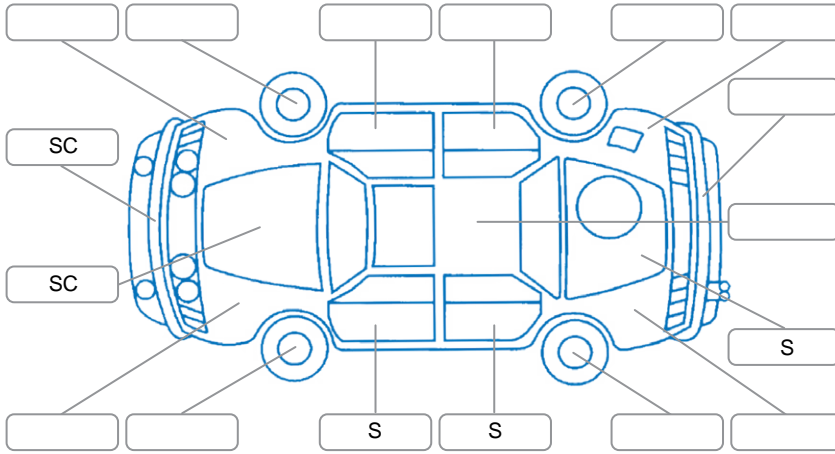

Report ID:	28,099,780	Version:	3
Created:	07 May 2026		

Make:	Ford	Model:	Ranger
Body Style:	Utility	Year:	2021
Rego No.:	NRH234	Rego Expiry:	04 Aug 2026
WoF Expiry:	29 Apr 2027	Odometer:	152,836 Kms
Good No.:	28099780	VIN:	MNAUMFF60MW163989
Next Service:	150000	Service History:	Yes

Key

S = Scratch R = Rust C = Crack * = Decals W = Significant scuffs
 D = Dent PT = Paint defect P = Pin dent SC = Stone Chips

Note: some defects and blemishes may not be displayed in the diagram

Body Inspection Comments