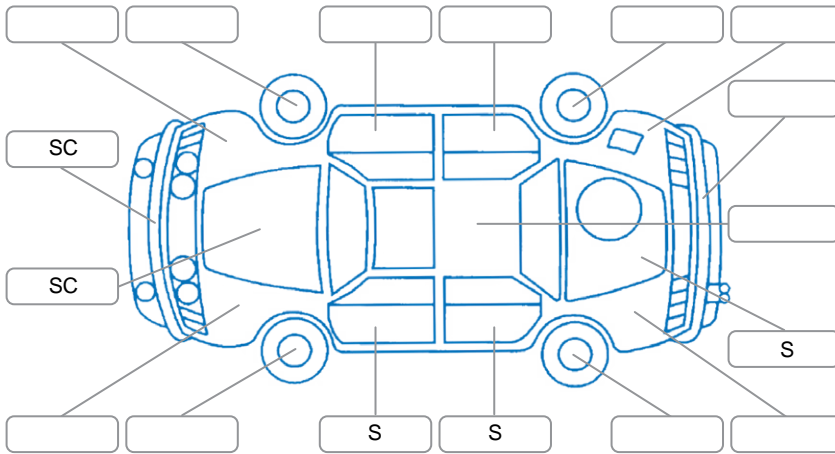

Report ID:	28,099,780	Version:	2
Created:	16 Apr 2026		

Make:	Ford	Model:	Ranger
Body Style:	Utility	Year:	2021
Rego No.:	NRH234	Rego Expiry:	04 Aug 2026
WoF Expiry:	29 Apr 2027	Odometer:	152,836 Kms
Good No.:	28099780	VIN:	MNAUMFF60MW163989
Next Service:	150000	Service History:	Yes

**Key**

S = Scratch    R = Rust    C = Crack    \* = Decals    W = Significant scuffs  
 D = Dent    PT = Paint defect    P = Pin dent    SC = Stone Chips

Note: some defects and blemishes may not be displayed in the diagram