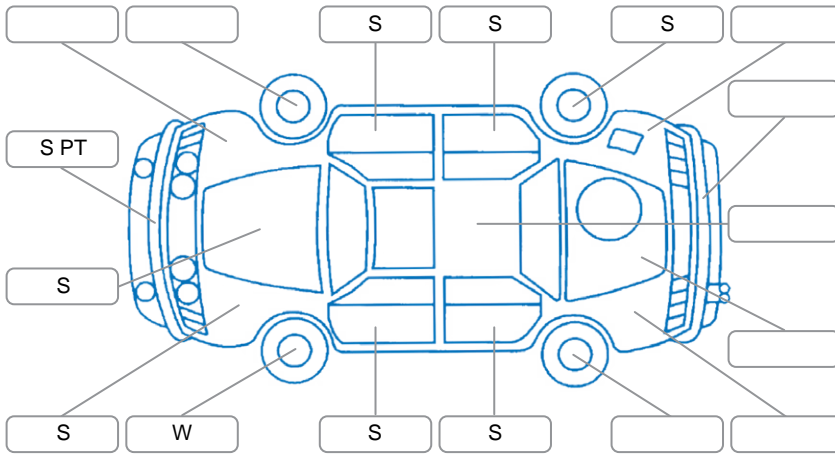

Report ID:	28,099,746	Version:	1
Created:	07 Apr 2026		

Make:	Lexus	Model:	CT200H
Body Style:	Hatchback	Year:	2018
Rego No.:	RQZ591	Rego Expiry:	17 Aug 2026
WoF Expiry:	04 Mar 2027	Odometer:	93,953 Kms
Good No.:	28099746	VIN:	7AT0B010X26319896
Next Service:	101,887 kms	Service History:	No

Key
 S = Scratch R = Rust C = Crack * = Decals W = Significant scuffs
 D = Dent PT = Paint defect P = Pin dent SC = Stone Chips

Note: some defects and blemishes may not be displayed in the diagram

Body Inspection Comments