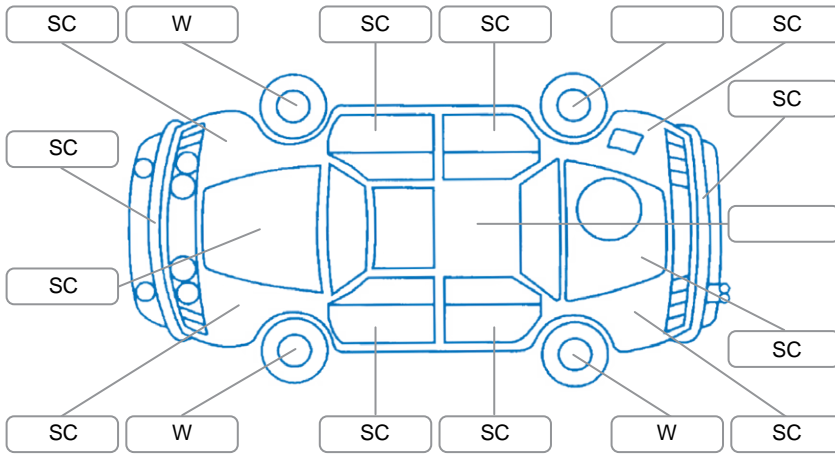

Report ID:	28,099,733	Version:	1
Created:	12 Apr 2026		

Make:	Mazda	Model:	Atenza
Body Style:	Wagon	Year:	2013
Rego No.:	NEF435	Rego Expiry:	22 May 2026
WoF Expiry:	07 Dec 2026	Odometer:	121,715 Kms
Good No.:	28099733	VIN:	7AT0C139X20100143
Next Service:	125000	Service History:	No

**Key**  
 S = Scratch    R = Rust    C = Crack    \* = Decals    W = Significant scuffs  
 D = Dent    PT = Paint defect    P = Pin dent    SC = Stone Chips

Note: some defects and blemishes may not be displayed in the diagram