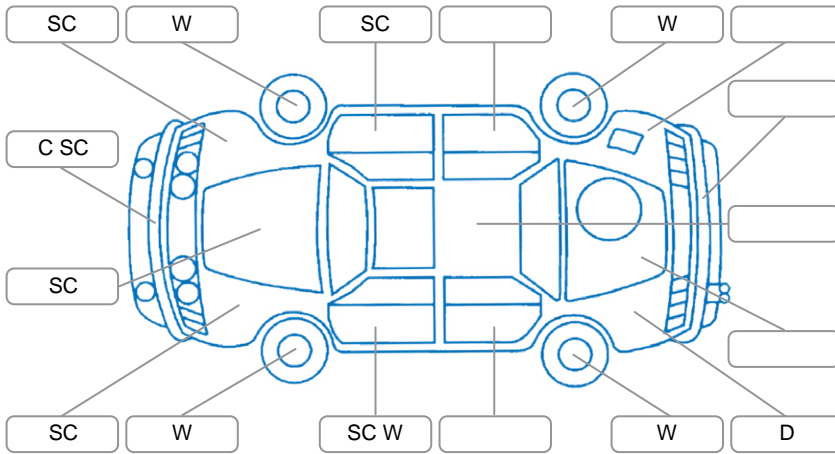

Report ID:	28,099,714	Version:	3
Created:	23 Apr 2026		

Make:	Nissan	Model:	Fairlady
Body Style:	Sports Car	Year:	2005
Rego No.:	HYS229	Rego Expiry:	09 Jun 2026
WoF Expiry:	11 Feb 2027	Odometer:	188,652 Kms
Good No.:	28099714	VIN:	7AT0DH2PX14401891
Next Service:	191,000	Service History:	No

Key
 S = Scratch R = Rust C = Crack * = Decals W = Significant scuffs
 D = Dent PT = Paint defect P = Pin dent SC = Stone Chips

Note: some defects and blemishes may not be displayed in the diagram

Body Inspection Comments

Whole body two tone wrapped, poorly. Wrap peeling and Wrinkled
 Right Rear Tyre Sidewall damaged (WOF concern)
 Left Rear Tyre sidewall damaged

Conditions During Body Inspection Dry

Under Carriage and Under Bonnet Inspection Comments