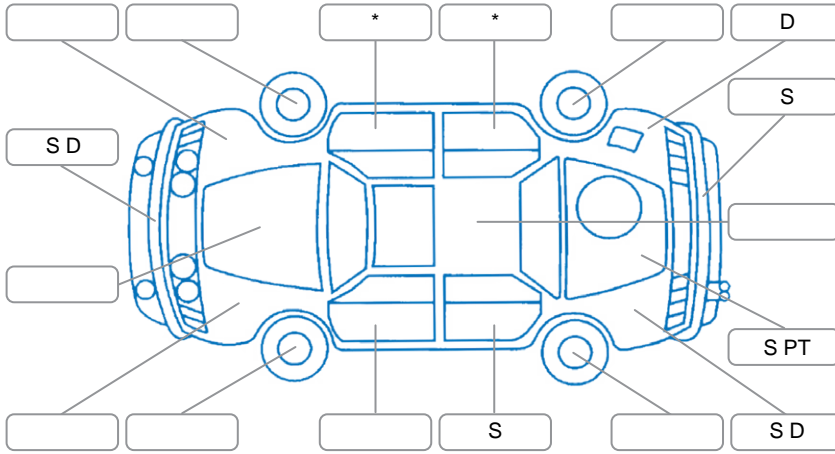

Report ID:	28,099,686	Version:	2
Created:	06 May 2026		

Make:	KIA	Model:	Sportage
Body Style:	SUV	Year:	2017
Rego No.:	KSW626	Rego Expiry:	27 Jan 2027
WoF Expiry:	18 May 2027	Odometer:	153,548 Kms
Good No.:	28099686	VIN:	KNAPM81AMH7333782
Next Service:	167,000 kms	Service History:	No

Key

S = Scratch R = Rust C = Crack * = Decals W = Significant scuffs
 D = Dent PT = Paint defect P = Pin dent SC = Stone Chips

Note: some defects and blemishes may not be displayed in the diagram

Body Inspection Comments

Right rear seat belt slightly frayed.

Conditions During Body Inspection

Dry

Under Carriage and Under Bonnet Inspection Comments

Interior Comments

Seats:	Average
Carpets:	Average
Panels:	Average
Dashboard:	Good