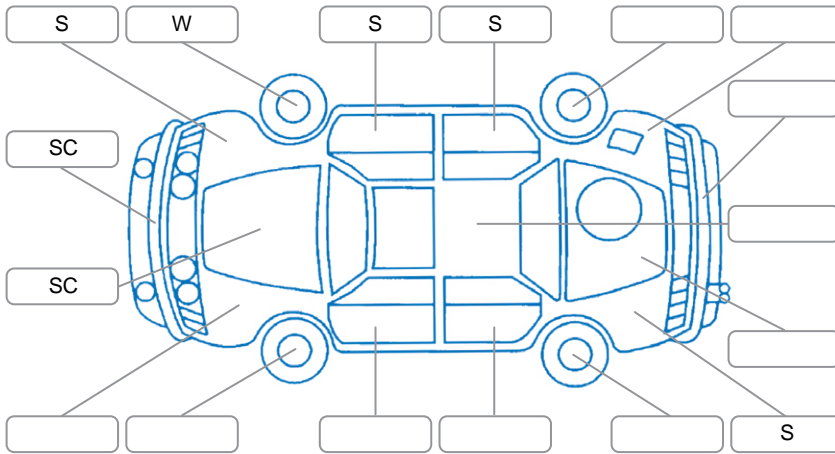

Report ID:	28,099,672	Version:	1
Created:	12 Apr 2026		

Make:	KIA	Model:	Seltos
Body Style:	SUV	Year:	2020
Rego No.:	MRQ950	Rego Expiry:	16 Feb 2027
WoF Expiry:	16 Sep 2026	Odometer:	64,180 Kms
Good No.:	28099672	VIN:	KNAEP81ATL7026683
Next Service:	74000	Service History:	Yes

Key

S = Scratch R = Rust C = Crack * = Decals W = Significant scuffs
 D = Dent PT = Paint defect P = Pin dent SC = Stone Chips

Note: some defects and blemishes may not be displayed in the diagram

Body Inspection Comments