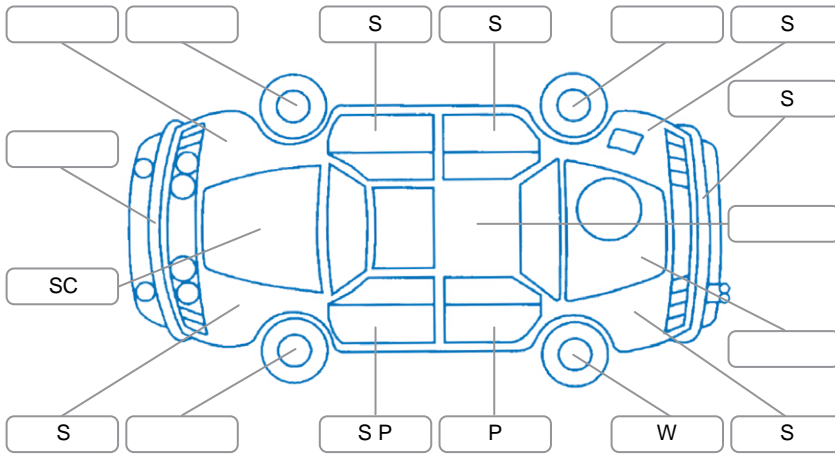

Report ID:	28,099,655	Version:	1
Created:	07 Apr 2026		

Make:	Toyota	Model:	Estima
Body Style:	Van	Year:	2010
Rego No.:	JMH204	Rego Expiry:	28 Jul 2026
WoF Expiry:	03 May 2026	Odometer:	133,657 Kms
Good No.:	28099655	VIN:	7AT0H61YX15121896
Next Service:	2/5/25 or 127000km	Service History:	No

Key

S = Scratch R = Rust C = Crack * = Decals W = Significant scuffs
 D = Dent PT = Paint defect P = Pin dent SC = Stone Chips

Note: some defects and blemishes may not be displayed in the diagram

Body Inspection Comments

Conditions During Body Inspection: Wet

Under Carriage and Under Bonnet Inspection Comments

Metal object in front left tyre.

Interior Comments

Seats:	Good
Carpets:	Average
Panels:	Good
Dashboard:	Good

General Comments